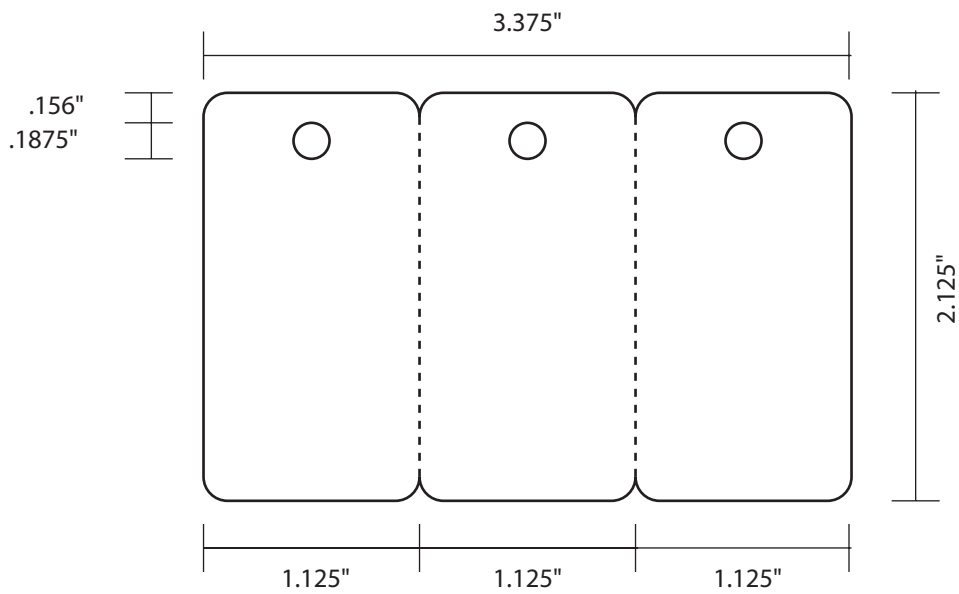

**PC1459 - Door Slot Lock** - 86 x 130 mm (3.3858 in x 5.1181 in)

**PC1460** - 28.575 x 55.5625 mm (2.1875 in x 1.125 in)

**PC1461** - 60 x 30 mm (2.3608 in x 1.1811 in)

**PC1462** - 28.575 x 66.675 mm (2.625 in x 1.125 in)

**PC1463** - 107.95 x 139.7 mm (4.25 in x 5.5 in)

**PC1464 - Combo Card** - 85.5 x 108 mm (3.3661 in x 4.2511 in)

**PC1465 - Door Hanger**

88.9 x 215.9 mm (3.5 in x 8.5 in)

**PS1001 - CR80 3-up keytag** - 3.375 in x 2.125 in