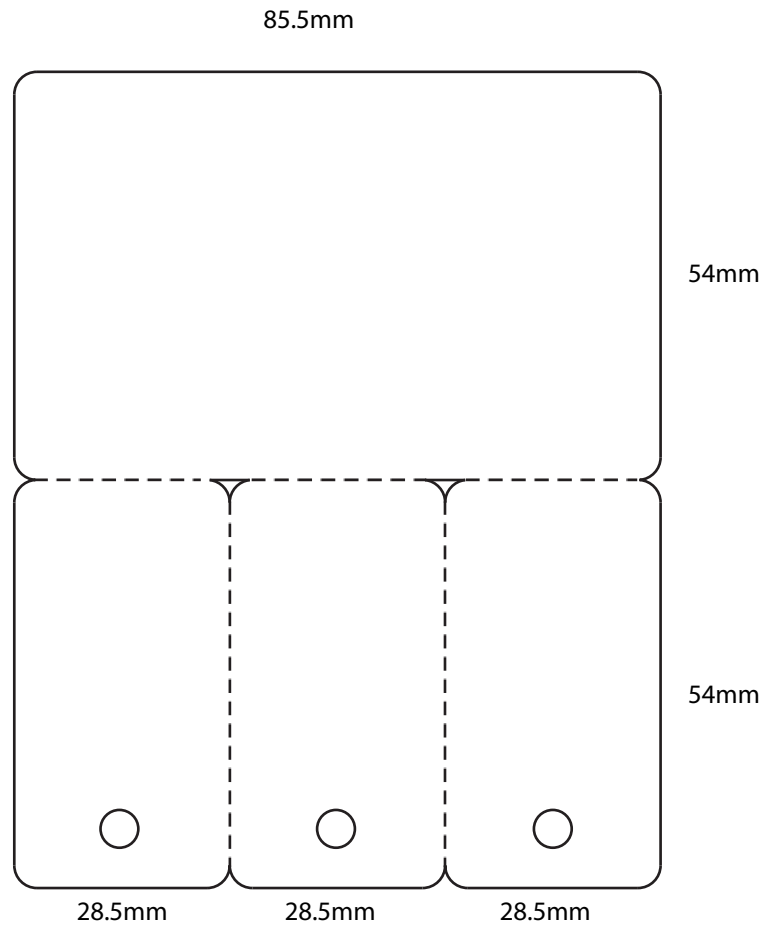

**PC1448** - 85.5 x 54 mm (3.3766 in x 2.126 in)

**PC1449** - 88.9 x 30.226 mm (3.5 in x 1.19 in)

**PC1450** - 87 x 55 mm (3.4253 in x 2.1654 in)

**PC1451** - 165 x 55 mm (6.4961 in x 2.1654 in)

**PC145** - 50.8 x 25.4 mm (2 in x 1in)

**PC1453** - 33 x 17 mm (1.2992 in x 0.6693 in)

**PC1454** - 54 x 25.4 mm (2.126 in x 1 in)

**PC1455** - 68 x 54 mm (2.6772 in x 2.126 in)

**PC1456** - 30.918 x 70.136 mm (1.2173 in x 2.7613 in)

**PC1458** - 152.4 x 18.256 mm (6 in x 0.7188 in)

**PC1459 - Door Slot Lock** - 86 x 130 mm (3.3858 in x 5.1181 in)

**PC1460** - 28.575 x 55.5625 mm (2.1875 in x 1.125 in)

**PC1461** - 60 x 30 mm (2.3608 in x 1.1811 in)

**PC1462** - 28.575 x 66.675 mm (2.625 in x 1.125 in)

**PC1463** - 107.95 x 139.7 mm (4.25 in x 5.5 in)

**PC1464 - Combo Card** - 85.5 x 108 mm (3.3661 in x 4.2511 in)

**PC1465 - Door Hanger**

88.9 x 215.9 mm (3.5 in x 8.5 in)

**PS1001 - CR80 3-up keytag** - 3.375 in x 2.125 in