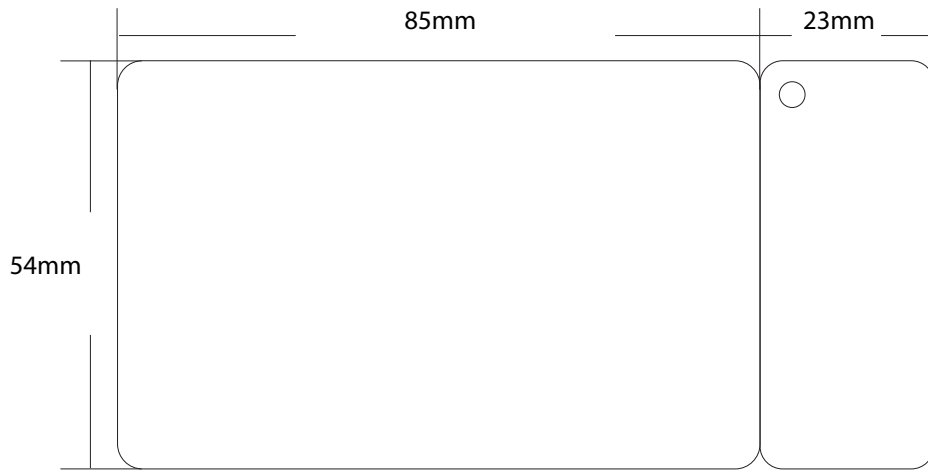

**PC1015** - 85.5 x 54 mm (3.2731 in x 2.1106 in)

**PC1016 - Combo Card** - 85.5 x 111 mm (3.3715 in x 4.3728 in) / Automatic

**PC1016-B - Combo Card** - 85.5 x 111 mm (3.3715 in x 4.3728 in) / Automatic

**PC1156 / PS1051 - Combo Card** - 85.5mm x 54 mm (3.3661 in x 2.126 in)

**PC1157** - 85.7 mm x 54 mm (3.374 in x 2.126 in)

**PC1158** - 85.09 mm x 69.85 mm (3.35 x 2.75 in)

**PC1159** - 88.9 mm x101.6 mm (3.5 x 4 in)

**PC1160** - 60.5 mm x 108 mm (2.375 x 4.25 in)

**PC1161** - 86 mm x 54 mm (3.3858 in x 2.126 in)

**PC1162** - 50 mm x 30 mm (1.9685 in x 1.1811 in)

**PC1163** - 76.2 mm x 63.5 mm (3 x 2.5 in)

**PC1164** - 60 mm x 30 mm (2.3622 in x 1.1811 in)

**PC1165 - Combo Card** - 108 mm x 54 mm (4.252 in x 2.126 in)

**PC1166** - 40mm x 40mm (1.5748 in x 1.5748 in)

**PC1167** - 88.9 mm x 50.8 mm (3.5 x 2 in)

**PC1168** - 85.5 mm x 54 mm (3.3661 in x 2.126 in)