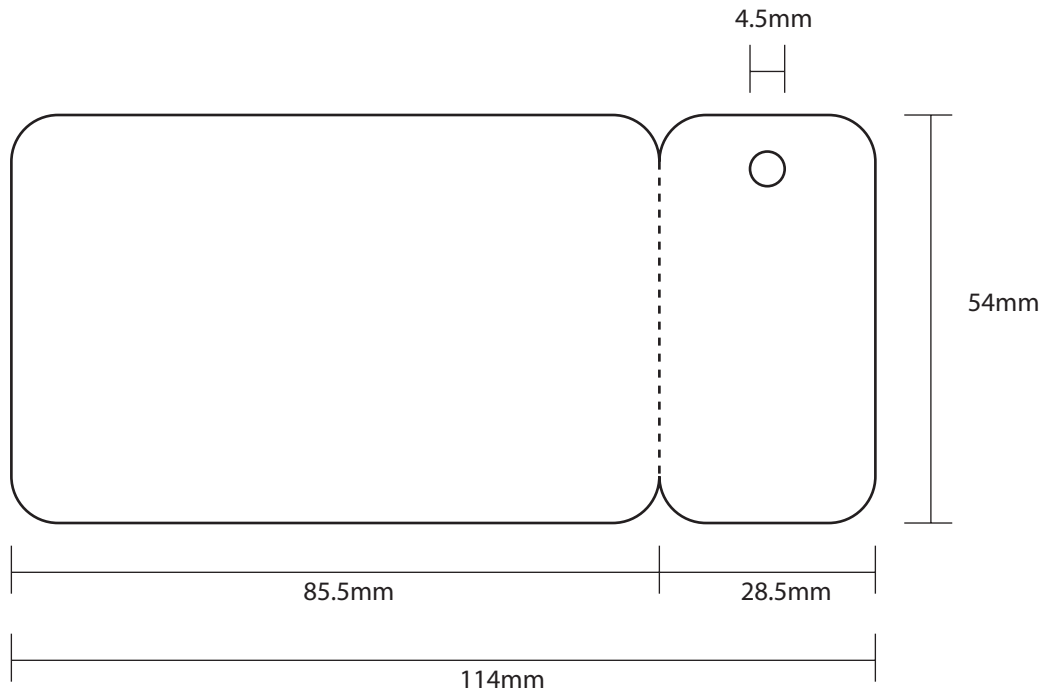

PS1002 - CR80 with 1-up keytag - 2.125 x 4.488 in - Automatic