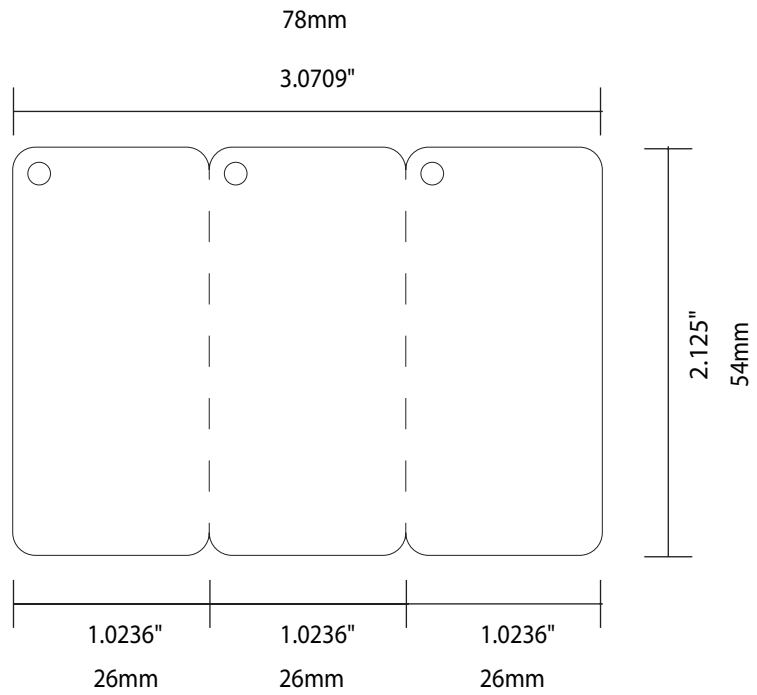

PS1001S - 3-up Keytag - Automatic