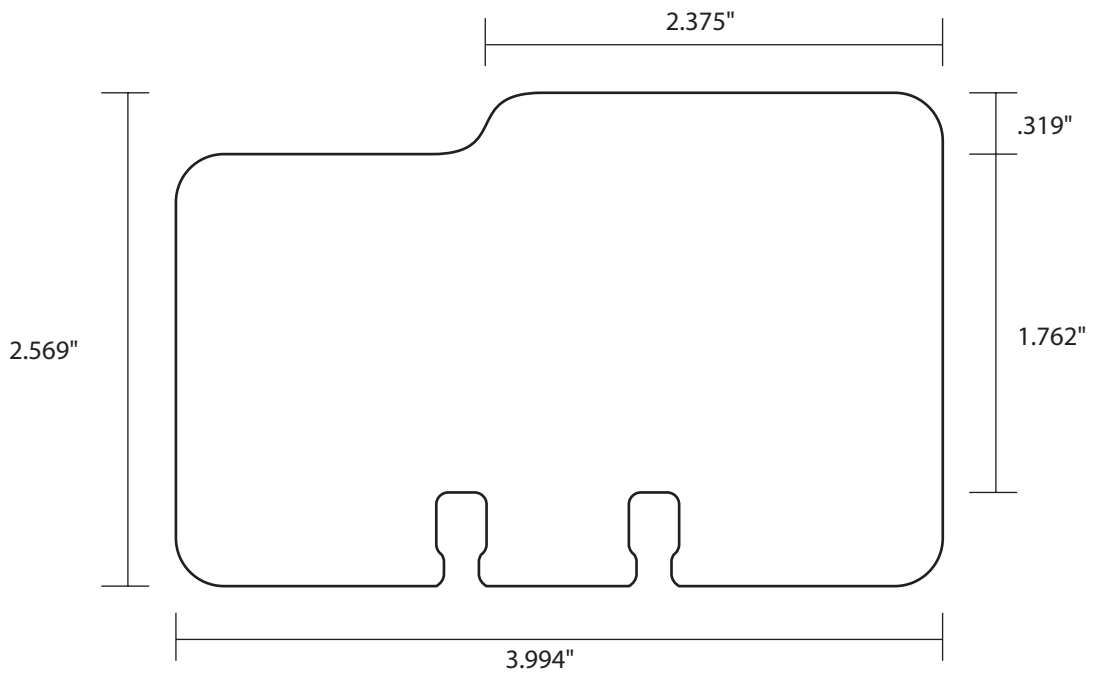

3.5" x 1.75" card size.  
.25" round corner  
.156" hole punch [0.070" from card edge]

**PS1018 - CR80 with 2-up keytag** - Spartanics steel rule - 2.125 x 5.375 in - Automatic

**PS1020 - CR80 Rolodex** - 85.5 x 54 mm (3.375" x 2.125")

**PS1021 - Roll-a-vue - 2.569 x 3.994 in**

**PS1024 - Roll-a-vue wide tab - 2.569 x 3.994 in**

**PS1027** - 85.5 mm x 108 mm (3.375 x 4.25)- Automatic

**PS1030** - 84 x 52 mm (3.3071 in x 2.0472 in)

**PS1031 - Break-Away Plate - 85.5 x 54 mm**