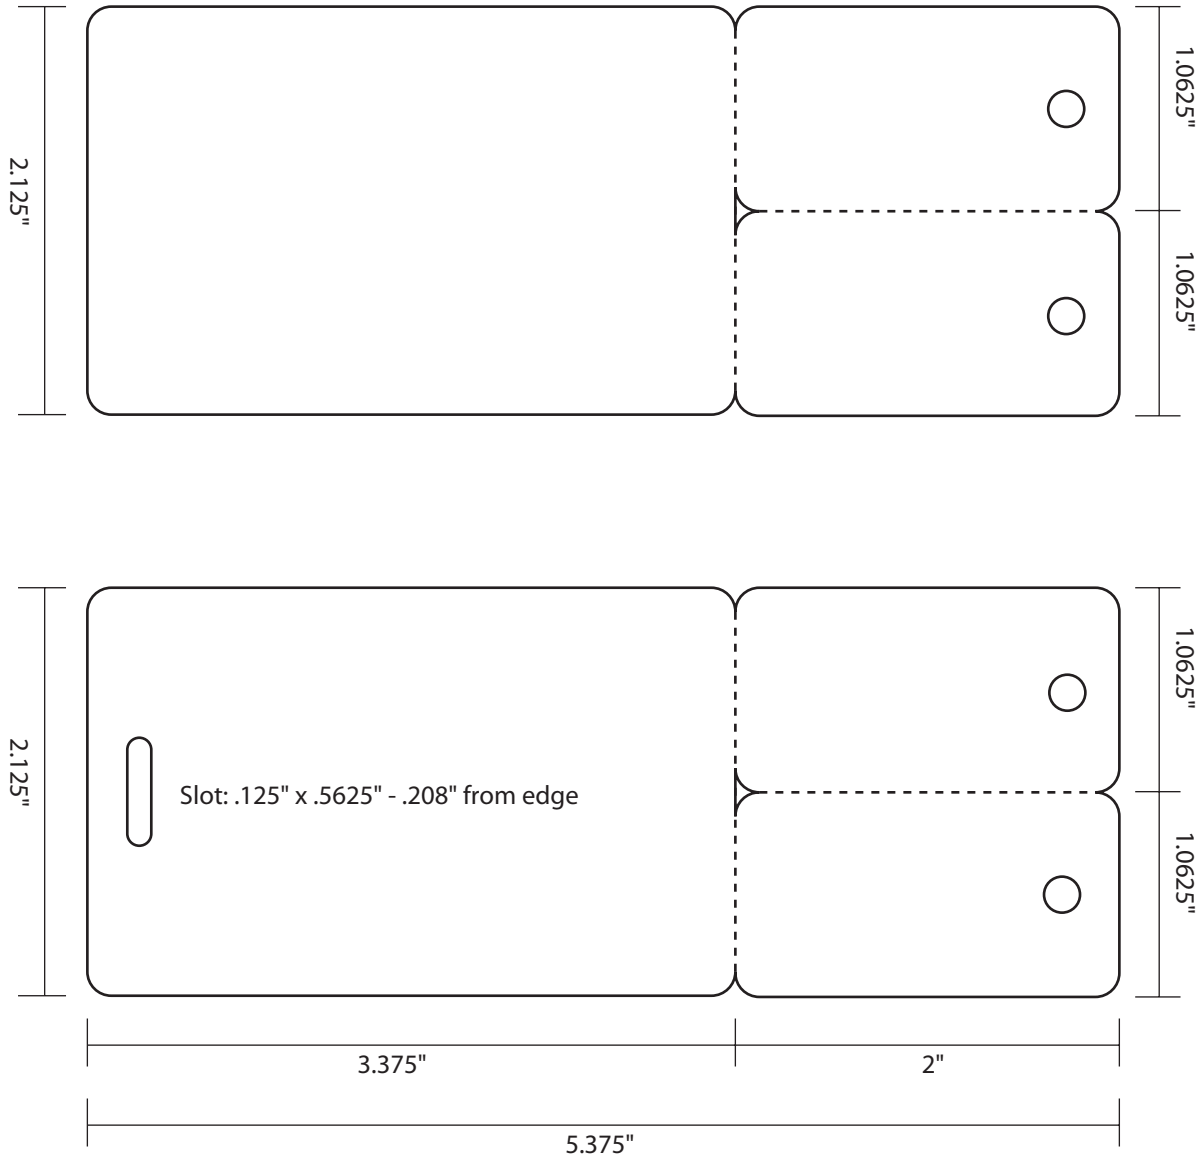

PS1018 - CR80 with 2-up keytag - Spartanics steel rule - 2.125 x 5.375 in - Automatic