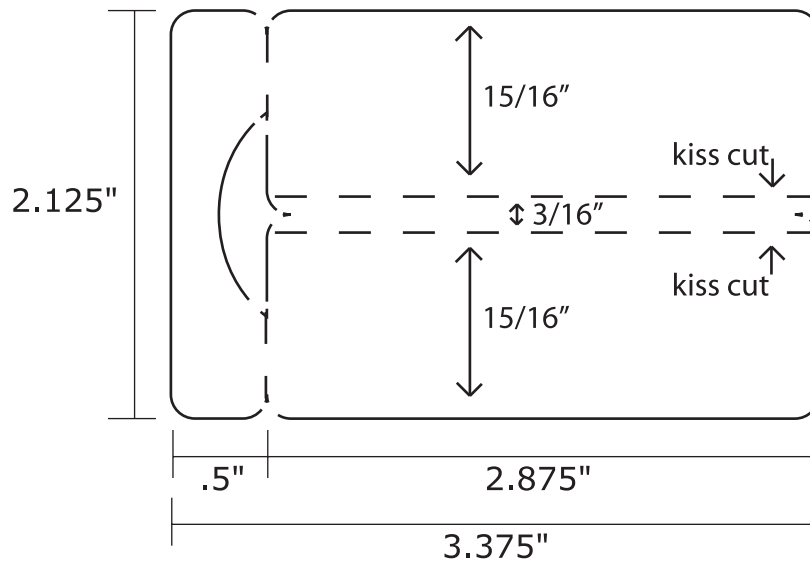

**PS1006 - Double CR80 with long sombrero slot - 85.5 x 108 mm - Automatic**

**PS1007 - CR80 with tent slot** - 85.5 x 108 mm (3.375 x 4.25 in) - Automatic

**PS1008 - Double CR80 with keyhole slot - 85.5 x 108 mm (3.375 x 4.25 in) - Automatic**

**PS1010S - CR80 (shown with sombrero slot) - 85.5 x 108 mm (3.375 x 4.25 in)**

**PS1012 - CR80 2-up keytag** - 85.5x54mm (2.125 x 3.375 in)

**PS1012B - CR80 2-up keytag** - 85.5 x 54mm (2.125 x 3.375 in)