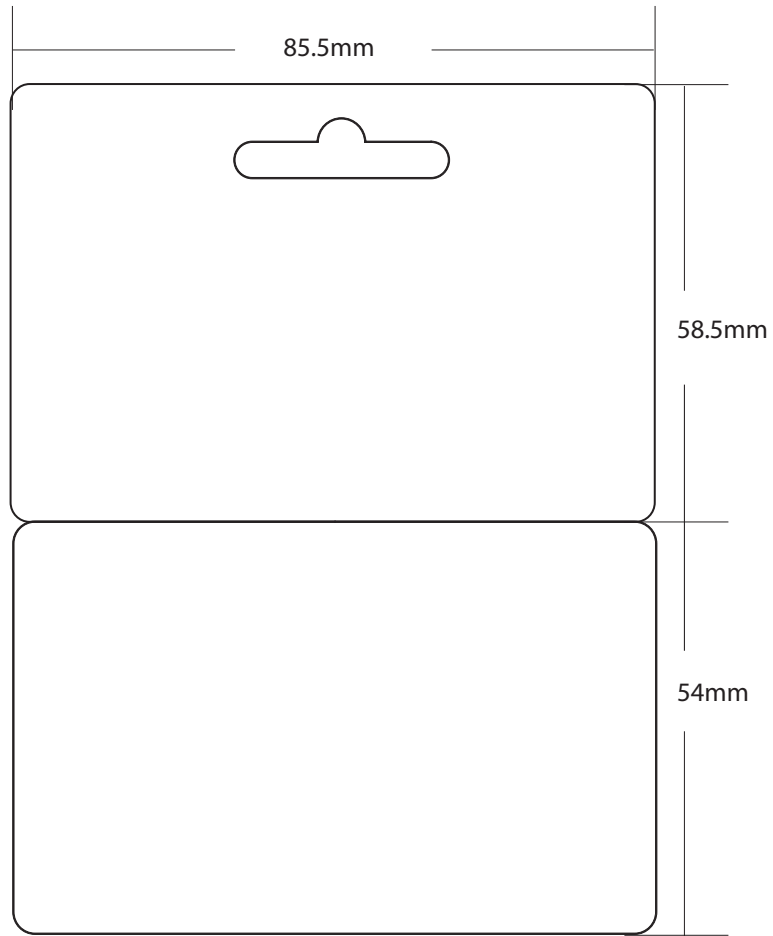

PC1100 - 85.5 x 112.5 mm (3.3661 in x 4.4291 in)

85.5x112.5mm(3.3661 in x4.4291 in)