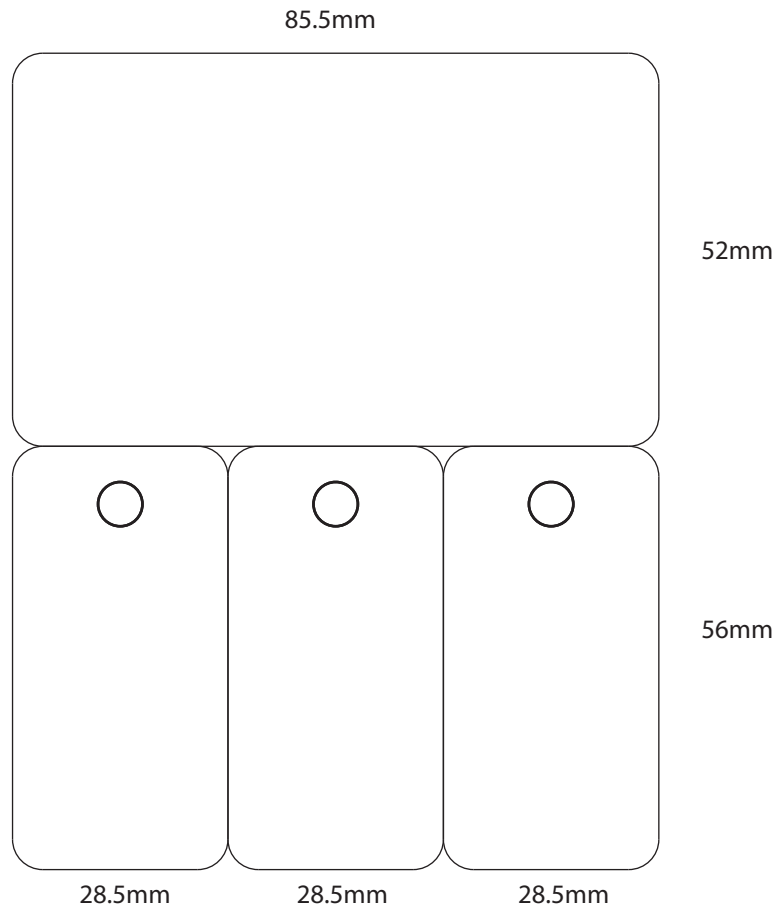

**PC1406** - 88 mm x 50 mm (3.4646 in x 1.9685 in)

**PC1407 - Square** - 63.5 mm x 63.5 mm (2.5 in x 2.5 in)

**PC1408** - 88.9 x 42.926 mm (3.5 in x 1.69 in)

**PC1409** - 215.9 mm x 139.7 mm (8.5 in x 5.5 in)

**PC1410** - 114.3 x 20.32 mm (4.5 in x 0.8 in)

**PC1411 - Design 41** - 101.6 x 50.8 mm (4 in x 2 in)

**PC1412** - 43 x 77 mm (1.6929 in x 3.0315 in)

**PC1413 - NG** - 85.5 x 54 mm (3.3661 in x 2.126 in)

**PC1414 - K - 88.9 x 50.8 mm (3.5 in x 2 in)**

**PC1415** - 40 x 48 mm (1.5748 in x 1.8897 in)

**PC1416** - 84 x 54.5 mm (3.3071 in x 2.1457 in)

**PC1417** - 88.9 x 50.8 mm (3.5 in x 2 in)

**PC1418** - 85.5 x 54 mm (3.3661 in x 2.126 in)

**PC1419** - 139.5 x 88.9 mm (5.5 in x 3.5 in)

**PC1420 - Combo Card** - 85.5 x 108 mm (3.3661 in x 4.2505 in)

**PC1421** - 23 x 26 mm (0.9055 in x 1.0223 in)

**PC1423** - 88.9 x 76.2mm (3.5 in x 3 in)

**PC1424 - Square** - 127 x 127 mm (5 in x 5 in)