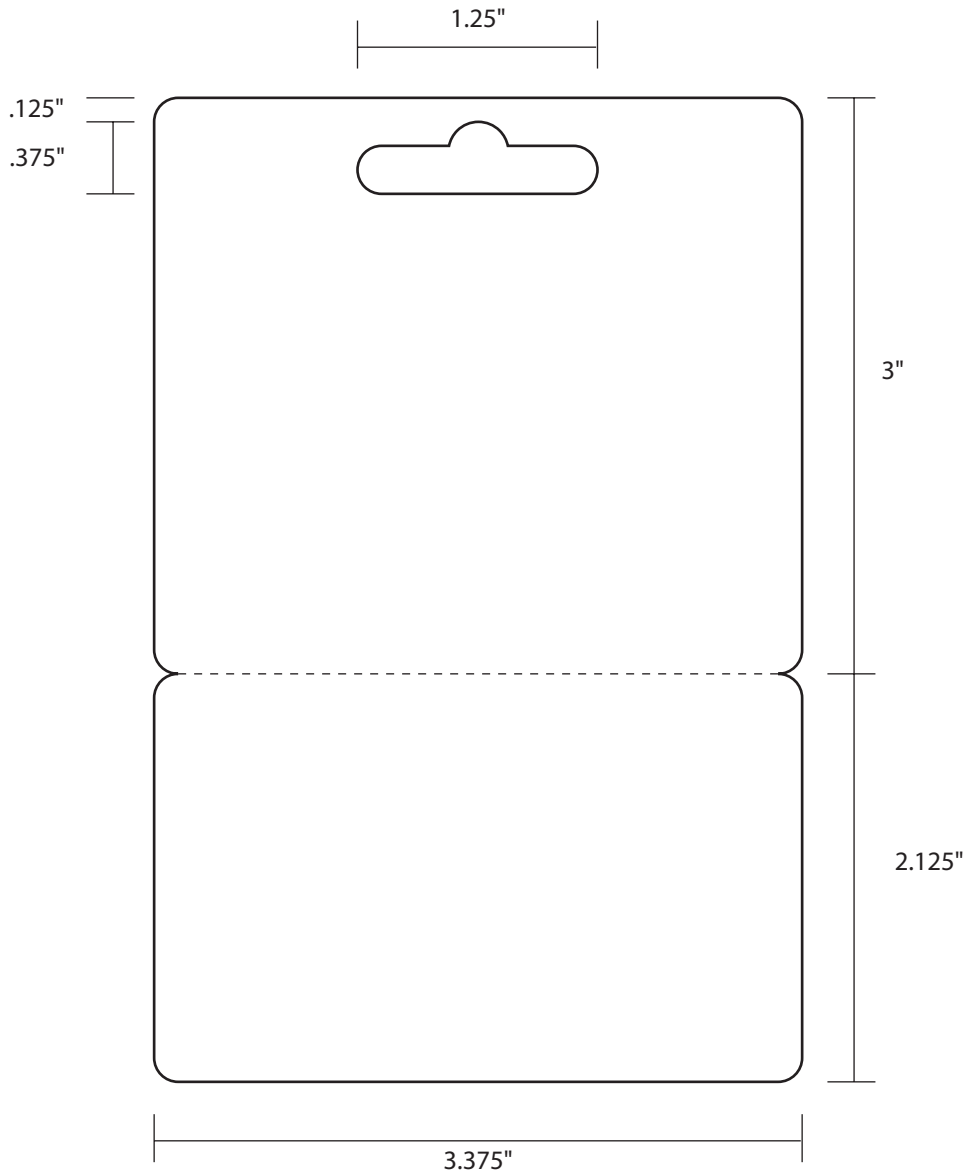

PS1044 - CR80 with 3" Hanger - 3.375 x 5.125 - Automatic