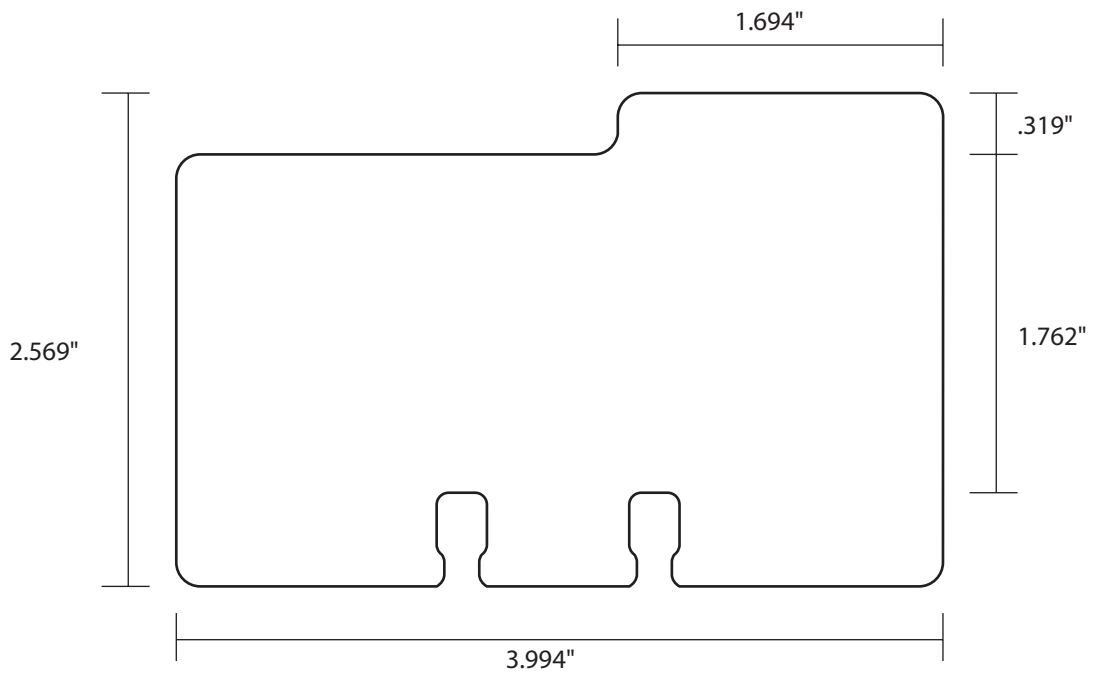

3.5" x 1.75" card size.  
.25" round corner  
.156" hole punch [0.070" from card edge]

**PS1018 - CR80 with 2-up keytag** - Spartanics steel rule - 2.125 x 5.375 in - Automatic

**PS1020 - CR80 Rolodex** - 85.5 x 54 mm (3.375" x 2.125")

**PS1021 - Roll-a-vue - 2.569 x 3.994 in**

**PS1024 - Roll-a-vue wide tab - 2.569 x 3.994 in**

**PS1027** - 85.5 mm x 108 mm (3.375 x 4.25)- Automatic

**PS1030** - 84 x 52 mm (3.3071 in x 2.0472 in)

**PS1031 - Break-Away Plate - 85.5 x 54 mm**