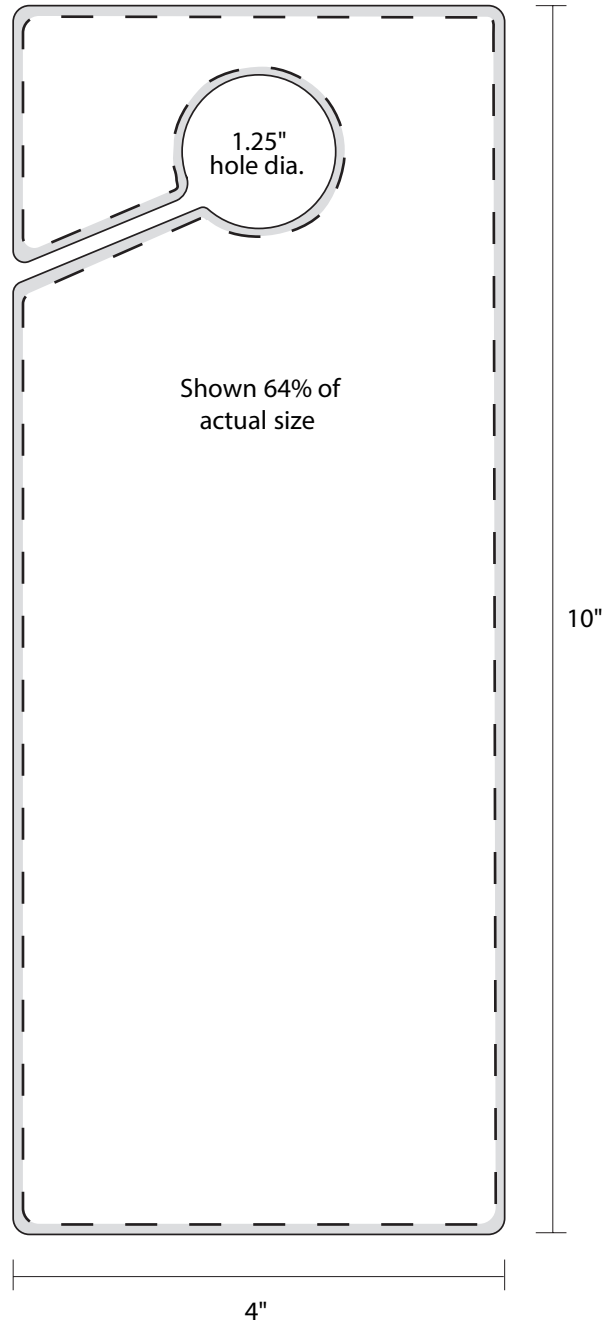

**PS1021 - Roll-a-vue - 2.569 x 3.994 in**

**PS1024 - Roll-a-vue wide tab - 2.569 x 3.994 in**

**PS1027** - 85.5 mm x 108 mm (3.375 x 4.25)- Automatic

**PS1030** - 84 x 52 mm (3.3071 in x 2.0472 in)

**PS1031 - Break-Away Plate - 85.5 x 54 mm**

**PS1040 - Break-Away Plate** - 85.5 x 54 mm

**PS1042 - Door Hanger - 4 x 10 in**

**PS1044 - CR80 with 3" Hanger** - 3.375 x 5.125 - Automatic

**PS1045** - 85.5mmx165mm (3.375 in x 6.5 in) - Automatic