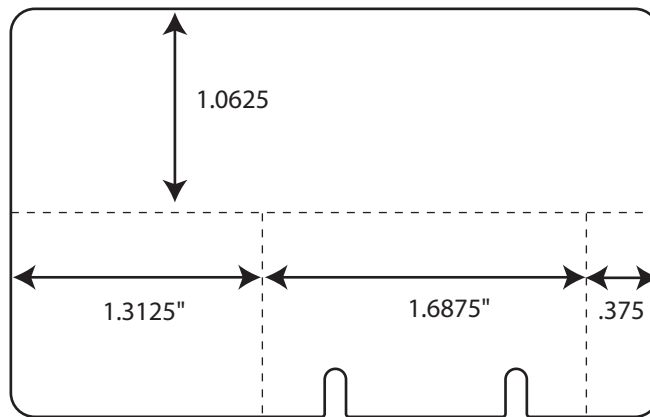

**PS1021 - Roll-a-vue - 2.569 x 3.994 in**

**PS1024 - Roll-a-vue wide tab - 2.569 x 3.994 in**

**PS1027** - 85.5 mm x 108 mm (3.375 x 4.25)- Automatic

**PS1030** - 84 x 52 mm (3.3071 in x 2.0472 in)

**PS1031 - Break-Away Plate - 85.5 x 54 mm**