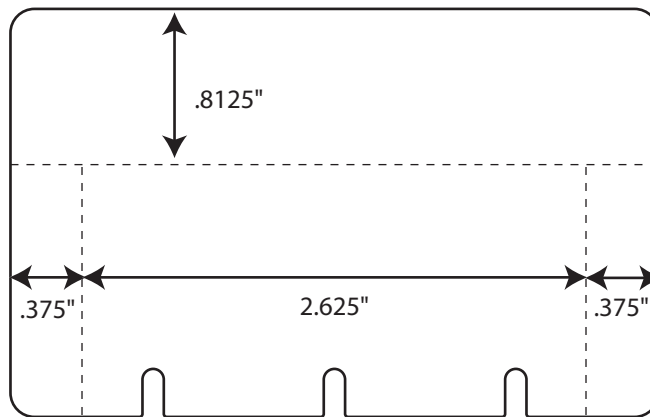

PS1040 - Break-Away Plate - 85.5 x 54 mm