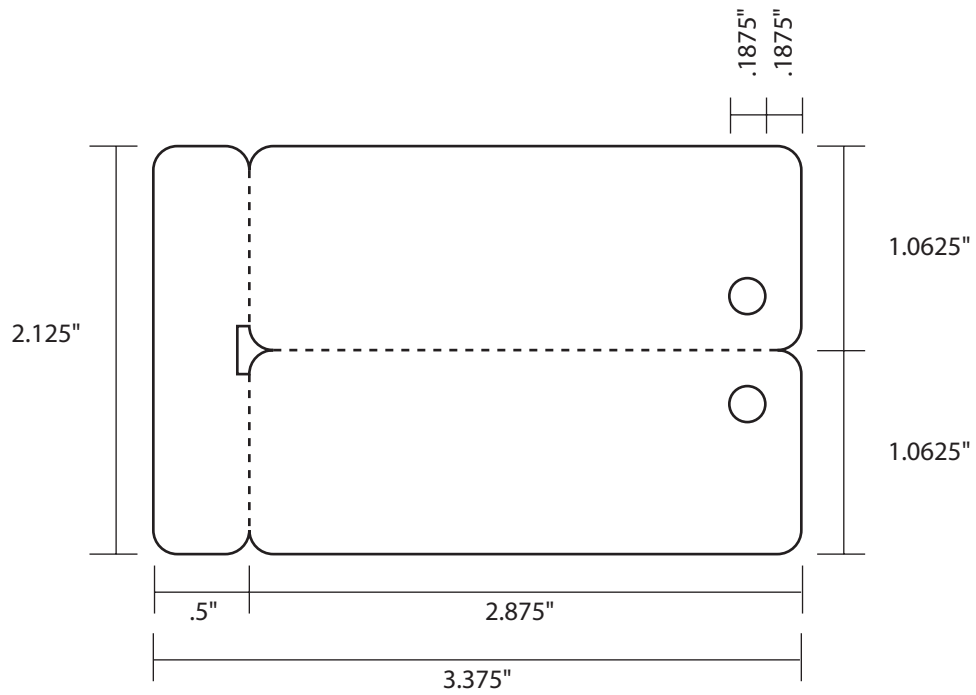

**PS1006 - Double CR80 with long sombrero slot - 85.5 x 108 mm - Automatic**

**PS1007 - CR80 with tent slot** - 85.5 x 108 mm (3.375 x 4.25 in) - Automatic

**PS1008 - Double CR80 with keyhole slot - 85.5 x 108 mm (3.375 x 4.25 in) - Automatic**

**PS1010S - CR80 (shown with sombrero slot) - 85.5 x 108 mm (3.375 x 4.25 in)**

**PS1012 - CR80 2-up keytag** - 85.5x54mm (2.125 x 3.375 in)

**PS1012B - CR80 2-up keytag** - 85.5 x 54mm (2.125 x 3.375 in)