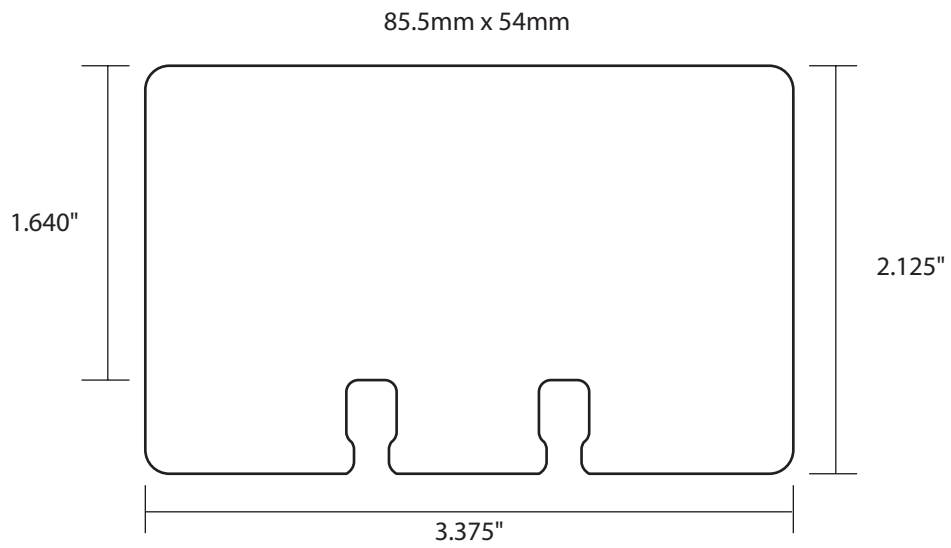

PS1020 - CR80 Rolodex - 85.5 x 54 mm (3.375" x 2.125")