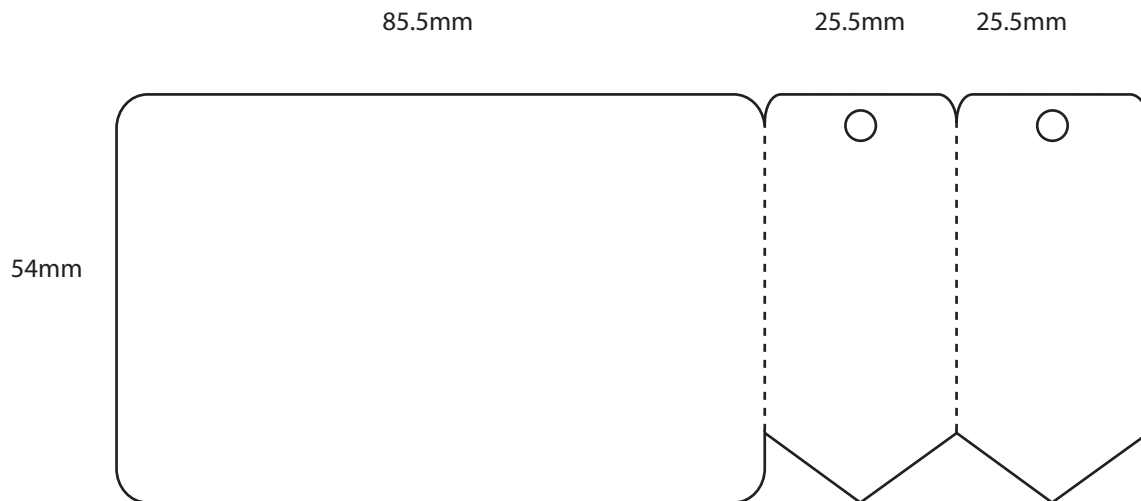

**PC1335** - 108 x 170 mm (4.252 in x 6.6929 in)

**PC1336** - 114.3 x 76.2 (4.5 in x 3 in)

**PC1337** - 120.65 x 171.45 mm (4.7386 in x 6.7338 in)

**PC1338** - 120 x 80 mm (4.7244 in x 3.1496 in)

**PC1339** - 127 mm x 74 mm (5 in x 2.9134 in)

**PC1340 - Combo Card** - 133.5 x 54 mm (5.2559 in x 2.126 in)

**PC1341 - Combo Card** - 136.5mm x 54 mm (5.374 in x 2.126 in)

**PC1342 - Combo Card** - 140 x 54 mm (5.4999 in x 2.126 in)

**PC1343** - 150 x 70 mm (5.9055 in x 2.7559 in)