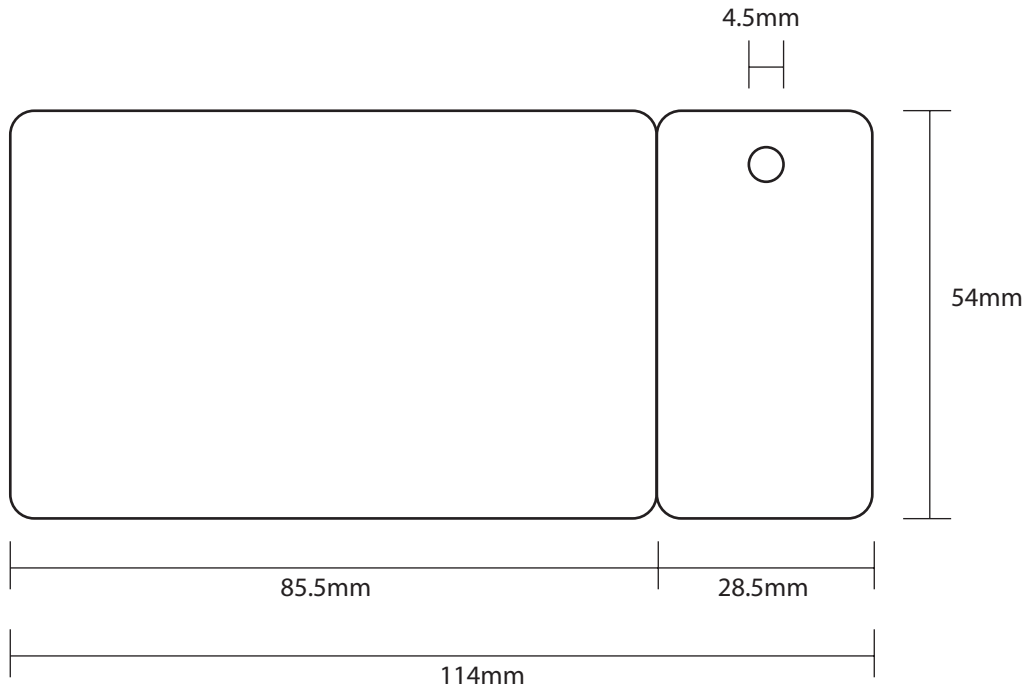

**PC1463** - 107.95 x 139.7 mm (4.25 in x 5.5 in)

**PC1464 - Combo Card** - 85.5 x 108 mm (3.3661 in x 4.2511 in)

**PC1465 - Door Hanger**

88.9 x 215.9 mm (3.5 in x 8.5 in)

**PS1001 - CR80 3-up keytag** - 3.375 in x 2.125 in

**PS1001-B - CR80 3-up keytag** - - 3.375 in x 2.125 in - Automatic

**PS1001S - 3-up Keytag - Automatic**

**PS1002 - CR80 with 1-up keytag** - 2.125 x 4.488 in - Automatic

**PS1002B- CR80 with 1-up keytag - 2.125 x 4.488 in - Automatic**

**PS1006 - Double CR80 with long sombrero slot - 85.5 x 108 mm - Automatic**

**PS1007 - CR80 with tent slot** - 85.5 x 108 mm (3.375 x 4.25 in) - Automatic

**PS1008 - Double CR80 with keyhole slot - 85.5 x 108 mm (3.375 x 4.25 in) - Automatic**