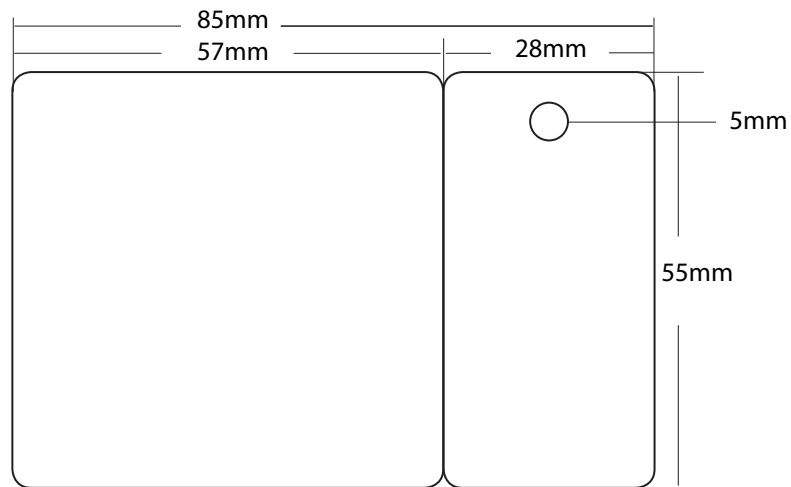

**PC1015** - 85.5 x 54 mm (3.2731 in x 2.1106 in)

**PC1016 - Combo Card** - 85.5 x 111 mm (3.3715 in x 4.3728 in) / Automatic

**PC1016-B - Combo Card** - 85.5 x 111 mm (3.3715 in x 4.3728 in) / Automatic

**PC1141** - 25.4 mm x 38.1 mm(1 in x 1.5 in)

**PC1143 - Combo Card** - 85.5 mm x 54 mm (3.3661 in x 2.126 in)

**PC1144** - 127 mm x 177.8 mm (5 in x 7 in)

**PC1145** - 90 mm x 60 mm (3.5433 in x 2.3622 in)

**PC1146** - 101.6 mm x 41.275 mm (4 x 1.625 in)

**PC1147** - 100 mm x 70 mm (3.937 in x 2.7559 in)

**PC1148** - 88.9 mm x 54 mm (3.5 in x 2.125 in)

**PC1149** - 69.85 mm x 114.3 mm (2.75 in x 4.5 in)

**PC1150** - 88 mm x 125 mm (3.457 in x 4.913 in)

**PC1151** - 85.5 mm x 81 mm (3.375 in x 3.1875 in)

**PC1153 - Combo Card** - 85 mm x 55 mm (3.3447 in x 2.1654 in)

**PC1154** - 88.9 mm x 54.61 mm (3.5 x 2.15 in)

**PC1155** - 85.5 mm x 54 mm (3.3661 in x 2.126 in)