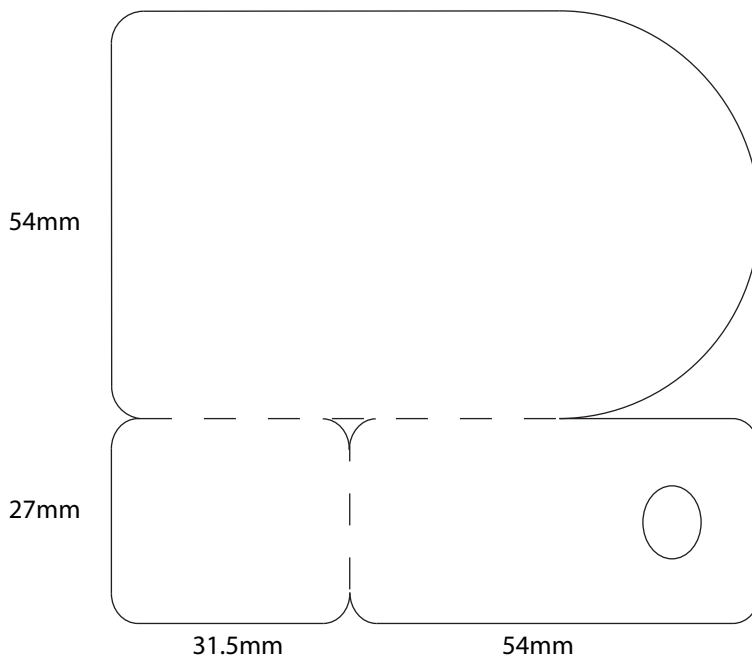

**PC1003** - 80 x 45 mm (3.15 x 1.77 inch)

80x45mm (3.15 x 1.77inch) card size  
2mm (0.079inch) round corner.

**PC1006** - 65 x 40 mm (2.56 x 1.58 inch)

65x40mm (2.56 x 1.58 inch) card size  
2mm (0.079inch) round corner.

**PC1009 - Circle** - 75 x 75 mm (2.95 inch)

75 x 75 mm (2.95 inch) card size

**PC1011** - 76 x 48 mm (2.9921 x 1.8898 in)

2 mm round corner

**PC1013** - 60 x 25 mm (2.3622 in x 0.9842 in)

60 x 25 mm (2.3622 in x 0.9842 in)

**PC1015** - 85.5 x 54 mm (3.2731 in x 2.1106 in)

**PC1016 - Combo Card** - 85.5 x 111 mm (3.3715 in x 4.3728 in) / Automatic

**PC1016-B - Combo Card** - 85.5 x 111 mm (3.3715 in x 4.3728 in) / Automatic

**PC1017 - Combo Card** - 85.5 x 81 mm (3.375 in x 3.1904 in)

**PC1018 - Combo Card** - 85.5 x 81 mm (3.3755 in x 3.188 in)

**PC1019** - 86 x 29 mm (3.4 in x 1.15 in)

**PC1020** - 85.5 x 54 mm (3.2731 in x 2.1106 in)