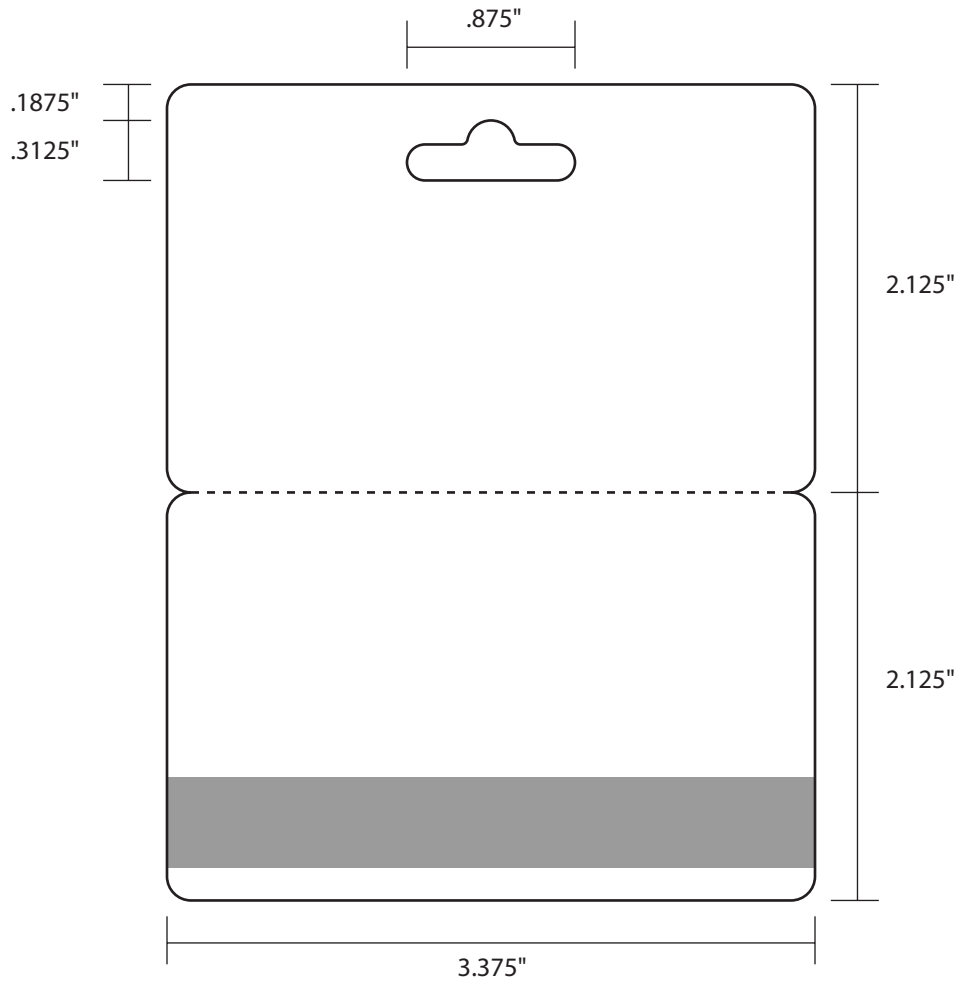

**PC1440** - 89 mm x 40 mm (3.5039 in x 1.5748 in)

**PC1441** - 139.7 mm x 53.34 mm (5.5 in x 2.1in)

**PC1442** - 114 mm x 61 mm (4.4882 in x 2.4016 in)

**PC1443** - 100 mm x 61 mm (3.937 in x 2.4016 in)

**PC1453** - 33 x 17 mm (1.2992 in x 0.6693 in)

**PC1454** - 54 x 25.4 mm (2.126 in x 1 in)

**PC1455** - 68 x 54 mm (2.6772 in x 2.126 in)

**PC1456** - 30.918 x 70.136 mm (1.2173 in x 2.7613 in)

**PC1458** - 152.4 x 18.256 mm (6 in x 0.7188 in)

**PS1006 - Double CR80 with long sombrero slot - 85.5 x 108 mm - Automatic**

**PS1007 - CR80 with tent slot** - 85.5 x 108 mm (3.375 x 4.25 in) - Automatic

**PS1008 - Double CR80 with keyhole slot - 85.5 x 108 mm (3.375 x 4.25 in) - Automatic**

**PS1010S - CR80 (shown with sombrero slot) - 85.5 x 108 mm (3.375 x 4.25 in)**

**PS1012 - CR80 2-up keytag** - 85.5x54mm (2.125 x 3.375 in)

**PS1012B - CR80 2-up keytag** - 85.5 x 54mm (2.125 x 3.375 in)