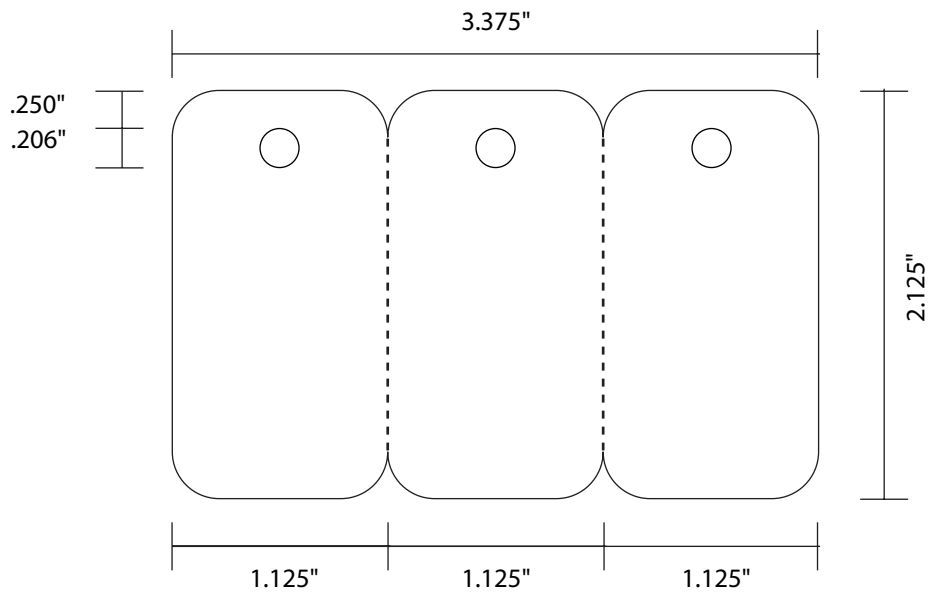

PS1001-B - CR80 3-up keytag - - 3.375 in x 2.125 in - Automatic