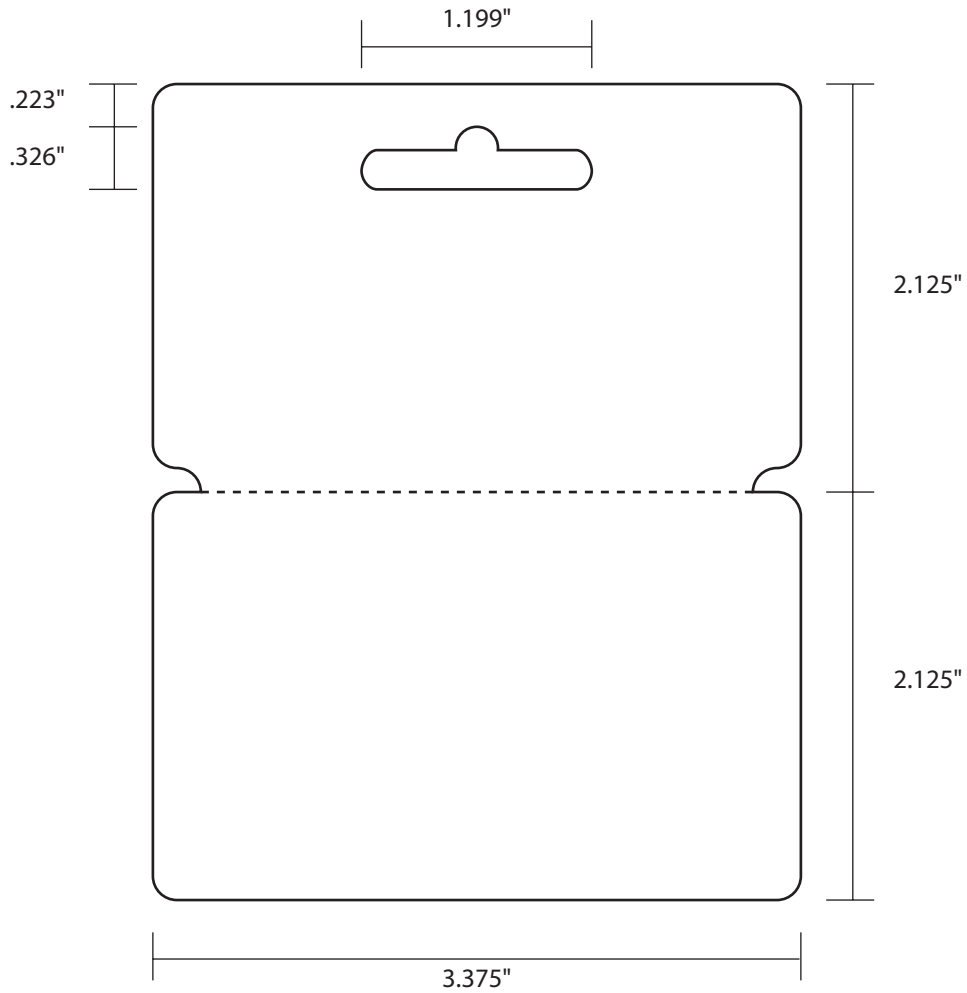

**PC1453** - 33 x 17 mm (1.2992 in x 0.6693 in)

**PC1454** - 54 x 25.4 mm (2.126 in x 1 in)

**PC1455** - 68 x 54 mm (2.6772 in x 2.126 in)

**PC1456** - 30.918 x 70.136 mm (1.2173 in x 2.7613 in)

**PC1458** - 152.4 x 18.256 mm (6 in x 0.7188 in)

**PS1006 - Double CR80 with long sombrero slot - 85.5 x 108 mm - Automatic**

**PS1007 - CR80 with tent slot** - 85.5 x 108 mm (3.375 x 4.25 in) - Automatic

**PS1008 - Double CR80 with keyhole slot - 85.5 x 108 mm (3.375 x 4.25 in) - Automatic**