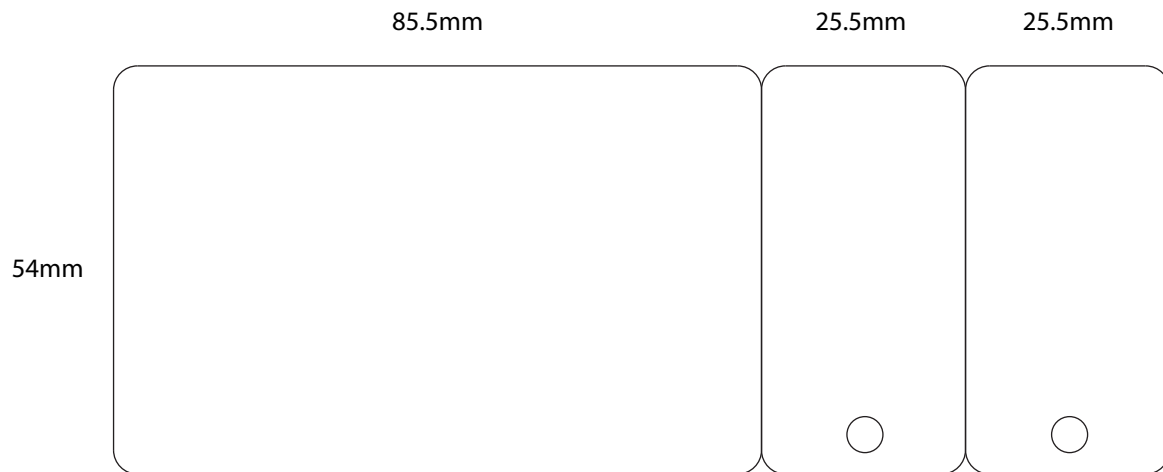

**PC1335** - 108 x 170 mm (4.252 in x 6.6929 in)

**PC1336** - 114.3 x 76.2 (4.5 in x 3 in)

**PC1337** - 120.65 x 171.45 mm (4.7386 in x 6.7338 in)

**PC1338** - 120 x 80 mm (4.7244 in x 3.1496 in)

**PC1339** - 127 mm x 74 mm (5 in x 2.9134 in)

**PC1340 - Combo Card** - 133.5 x 54 mm (5.2559 in x 2.126 in)

**PC1341 - Combo Card** - 136.5mm x 54 mm (5.374 in x 2.126 in)

**PC1342 - Combo Card** - 140 x 54 mm (5.4999 in x 2.126 in)

**PC1343** - 150 x 70 mm (5.9055 in x 2.7559 in)