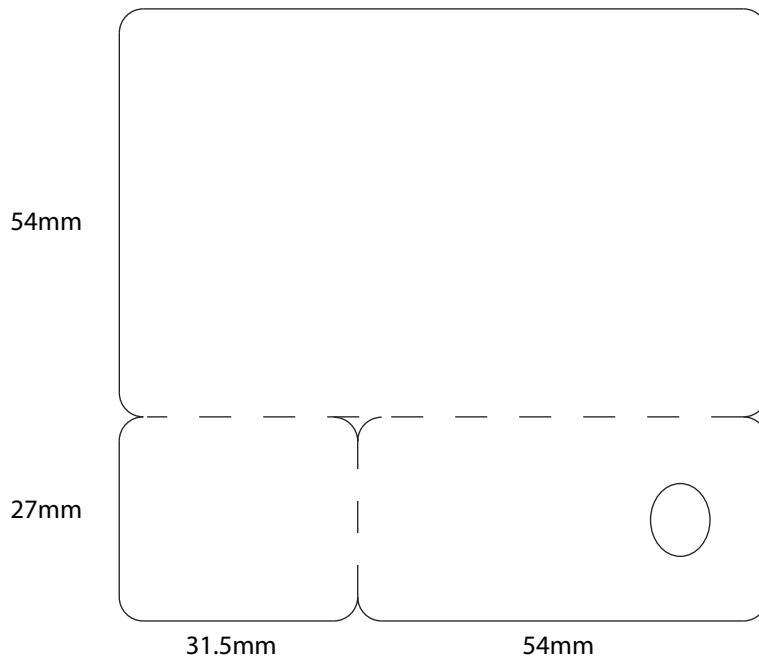

**PC1003** - 80 x 45 mm (3.15 x 1.77 inch)

80x45mm (3.15 x 1.77inch) card size  
2mm (0.079inch) round corner.

**PC1006** - 65 x 40 mm (2.56 x 1.58 inch)

65x40mm (2.56 x 1.58 inch) card size  
2mm (0.079inch) round corner.

**PC1009 - Circle** - 75 x 75 mm (2.95 inch)

75 x 75 mm (2.95 inch) card size

**PC1011** - 76 x 48 mm (2.9921 x 1.8898 in)

2 mm round corner

**PC1013** - 60 x 25 mm (2.3622 in x 0.9842 in)

60 x 25 mm (2.3622 in x 0.9842 in)

**PC1015** - 85.5 x 54 mm (3.2731 in x 2.1106 in)

**PC1016 - Combo Card** - 85.5 x 111 mm (3.3715 in x 4.3728 in) / Automatic

**PC1016-B - Combo Card** - 85.5 x 111 mm (3.3715 in x 4.3728 in) / Automatic

**PC1017 - Combo Card** - 85.5 x 81 mm (3.375 in x 3.1904 in)

**PC1018 - Combo Card** - 85.5 x 81 mm (3.3755 in x 3.188 in)

**PC1019** - 86 x 29 mm (3.4 in x 1.15 in)

**PC1020** - 85.5 x 54 mm (3.2731 in x 2.1106 in)