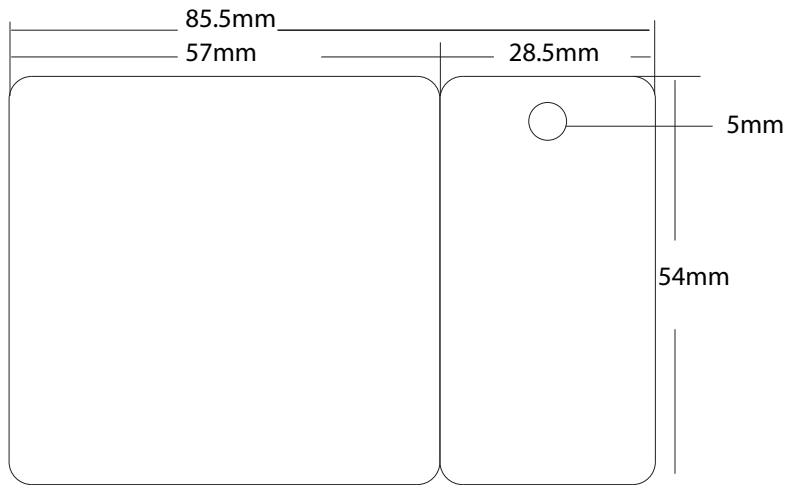

**PC1076** - 50 x 37.6 mm (1.9685 in x 1.4803 in)

**PC1077** - 53 x 40 mm (2.0866 in x 1.5748 in)

**PC1078 - Circle** - 63mm (2.4803 in)

**PC1079** - 85 x 54 mm (3.3465 in x 2.126 in)

**PC1080** - 89 x 44.5 mm (3.5039 in x 1.752 in)

**PC1146** - 101.6 mm x 41.275 mm (4 x 1.625 in)

**PC1147** - 100 mm x 70 mm (3.937 in x 2.7559 in)

**PC1148** - 88.9 mm x 54 mm (3.5 in x 2.125 in)

**PC1149** - 69.85 mm x 114.3 mm (2.75 in x 4.5 in)

**PC1150** - 88 mm x 125 mm (3.457 in x 4.913 in)

**PC1151** - 85.5 mm x 81 mm (3.375 in x 3.1875 in)

**PC1153 - Combo Card** - 85 mm x 55 mm (3.3447 in x 2.1654 in)

**PC1154** - 88.9 mm x 54.61 mm (3.5 x 2.15 in)

**PC1155** - 85.5 mm x 54 mm (3.3661 in x 2.126 in)

**PC1156 / PS1051 - Combo Card** - 85.5mm x 54 mm (3.3661 in x 2.126 in)

**PC1157** - 85.7 mm x 54 mm (3.374 in x 2.126 in)

**PC1158** - 85.09 mm x 69.85 mm (3.35 x 2.75 in)

**PC1159** - 88.9 mm x101.6 mm (3.5 x 4 in)