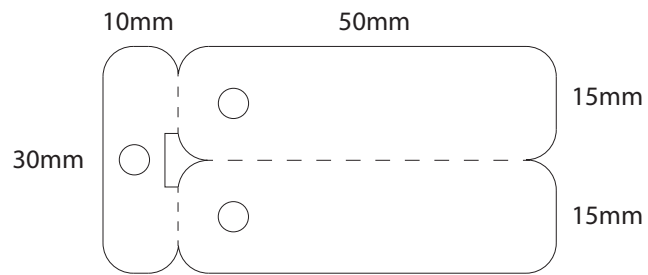

**PC1448** - 85.5 x 54 mm (3.3766 in x 2.126 in)

**PC1449** - 88.9 x 30.226 mm (3.5 in x 1.19 in)

**PC1450** - 87 x 55 mm (3.4253 in x 2.1654 in)

**PC1451** - 165 x 55 mm (6.4961 in x 2.1654 in)

**PC145** - 50.8 x 25.4 mm (2 in x 1in)

**PC1453** - 33 x 17 mm (1.2992 in x 0.6693 in)

**PC1454** - 54 x 25.4 mm (2.126 in x 1 in)

**PC1455** - 68 x 54 mm (2.6772 in x 2.126 in)

**PC1456** - 30.918 x 70.136 mm (1.2173 in x 2.7613 in)

**PC1458** - 152.4 x 18.256 mm (6 in x 0.7188 in)

**PC1459 - Door Slot Lock** - 86 x 130 mm (3.3858 in x 5.1181 in)

**PC1460** - 28.575 x 55.5625 mm (2.1875 in x 1.125 in)

**PC1461** - 60 x 30 mm (2.3608 in x 1.1811 in)

**PC1462** - 28.575 x 66.675 mm (2.625 in x 1.125 in)